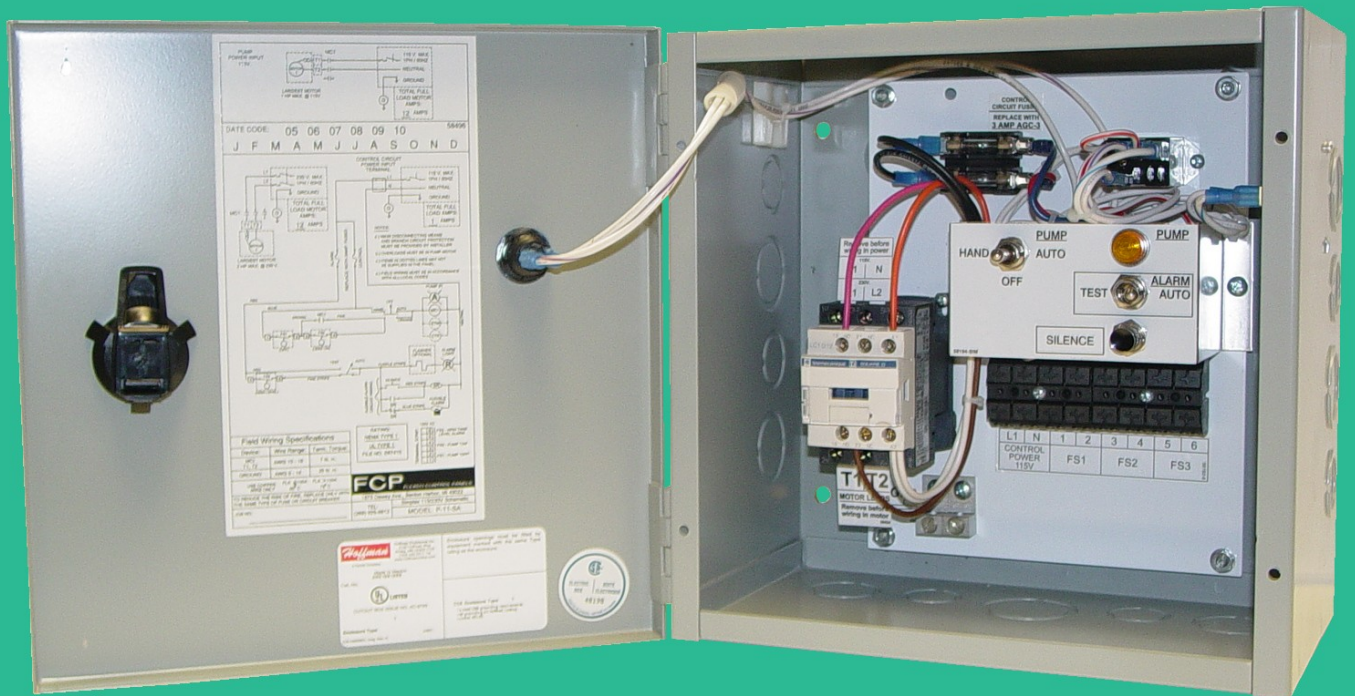

Phaser P-11-SA Indoor Single Phase Simplex Control Panel

STANDARD FEATURES:

UL / CUL Listed

Indoor Service NEMA 1

NEMA 1 Enclosure

NEMA 1 Red Alarm Light

Audible Alarm

Alarm Test Switch

Alarm Silence Switch

HOA Pump Switch

Pump Run Light

Control Circuit Fusing

Dual Voltage 115V / 230V

SPECIFICATIONS:

<u>MODEL</u>	<u>HP</u>	<u>FLA</u>	<u>VOLTAGE</u>	<u>ALARM</u>
P-11-SA	1hp	12	115V / 1PH / 60hz	Audible + Light
	2hp	12	230V / 1PH / 60hz	Audible + Light

FCP Phaser P-11-SA

INDOOR SINGLE PHASE SIMPLEX CONTROL PANEL

PANEL OPTIONS:

- Flasher circuit

The specifications contained in this bulletin were effective at the time of publishing. We reserve the right to discontinue products at any time or to change specifications or design without incurring any obligation.