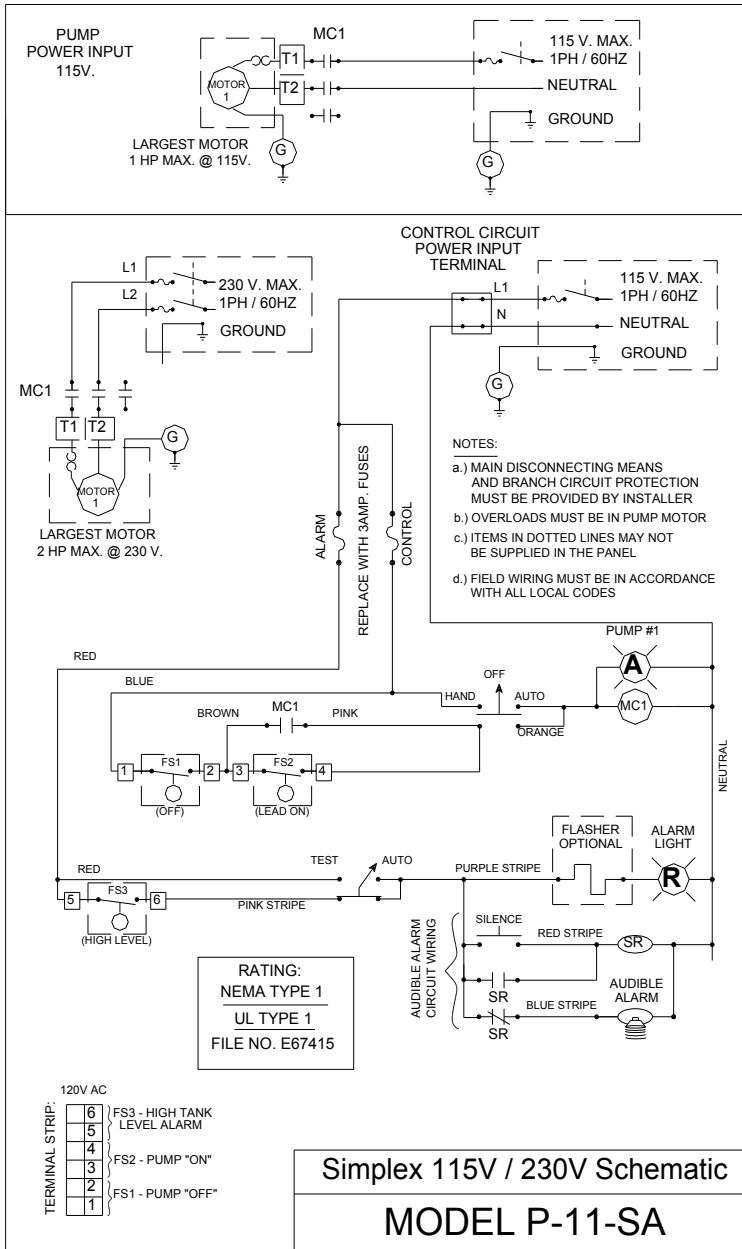

Alarm Silence Switch

HOA Pump Switch

Pump Run Light

Control Circuit Fusing

Dual Voltage 115V / 230V

SPECIFICATIONS:

<u>MODEL</u>	<u>HP</u>	<u>FLA</u>	<u>VOLTAGE</u>	<u>ALARM</u>
P-11-SA	1hp	12	115V / 1PH / 60hz	Audible + Light
	2hp	12	230V / 1PH / 60hz	Audible + Light

FCP Phaser P-11-SA

INDOOR SINGLE PHASE SIMPLEX CONTROL PANEL

PANEL OPTIONS:

- Flasher circuit

The specifications contained in this bulletin were effective at the time of publishing. We reserve the right to discontinue products at any time or to change specifications or design without incurring any obligation.