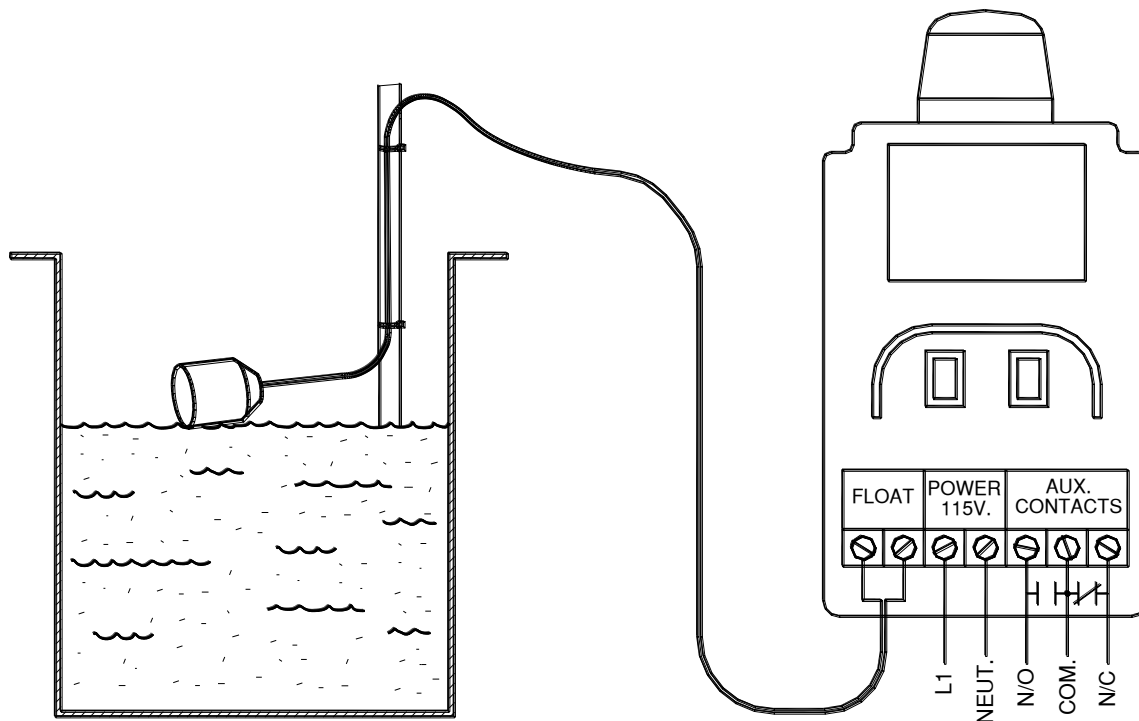

Phaser OPAC 115V. Single Phase Liquid Level Alarm

FCP

Phaser OPAC

INDOOR / OUTDOOR LIQUID LEVEL ALARM

STANDARD FEATURES

UL / CUL Listed

ENCLOSURE:	Indoor/Outdoor rated NEMA 3R
ALARM LIGHT:	Indoor/Outdoor rated NEMA 3R Red
SILENCE SWITCH:	Indoor/Outdoor rated NEMA 3R
TEST SWITCH:	Indoor/Outdoor rated NEMA 3R
ALARM HORN:	Indoor/Outdoor rated 87 db(A)
AUXILIARY CONTACTS:	N.O. / N.C. 5 amp 250V. Resistive
FLOAT SWITCH:	Pilot duty, narrow angle, float enclosing a steel cased hermetically sealed mercury switch, normally open, 15' long 18 ga. SJOW cord.
VOLTAGE:	115V / 1PH / 60HZ