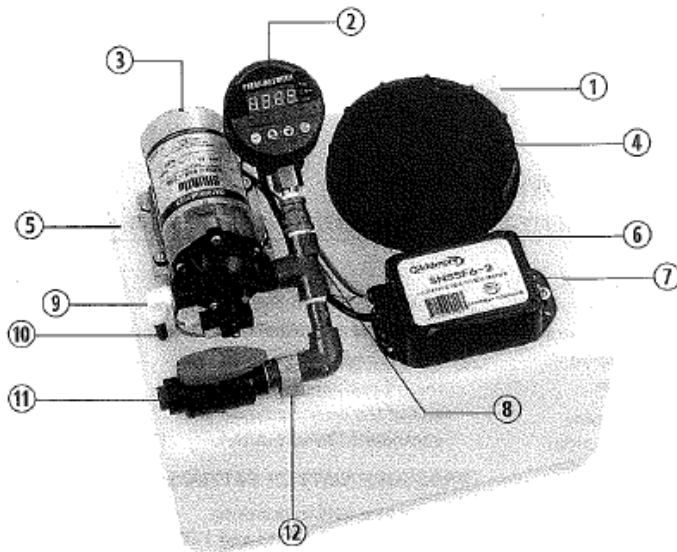

6 Gallon Compact Glycol Feed Unit

Glycol feed units are designed to provide an automated supply of water-glycol mix to a cooling or heating closed loop system. Units are assembled with easy plug and run capability. Units are compact and self-contained with a small footprint for ease of installation and operation.

STANDARD FEATURES:

- **Low Voltage Operation**
Unit includes a UL listed 115vac to 12vdc power supply and power indication light.
- **Pressure Pump**
Self priming diaphragm pump 12vdc. / 1.8 gpm @ 50 psi
- **Low Level Cut-out Float Switch**
System shut-down to prevent pump from running dry.
- **6 Gallon Tank**
Tank is heavy duty polyethylene with graduated capacity scale and screw on fill cap.
- **Discharge and Suction Piping**
Includes suction strainer, digital pressure switch adjustable to 50 psi and shut off valve.

SPECIFICATIONS:

<u>MODEL</u>	<u>SIZE</u>	<u>VOLTAGE</u>	<u>PRESSURE FIELD ADJUSTABLE TO 50 PSI</u>
SNSSF6-2	Simplex	115vac / 1PH / 60hz	Cut in 15PSI / Cut out 16PSI

Item #	Part #	Quantity	Description
1	SNSSF6-TANK	1	6 Gallon molded tank
2	SNSSF6-DPS	1	Digital pressure switch
3	SNSSF6-PM	1	12vdc pump assembly
4	SNSSF6-CAP	1	5" Screw on vented tank cap
5	SNSSF6-SS	1	Suction strainer (in tank not shown)
6	SNSSF6-PCB	1	Control board (no enclosure)
7	SNSSF6-EE	1	Electrical enclosure with cover and connectors
8	SNSSF6-FS	1	Float switch assembly
9	SNSSF6-38PF	1	3/8" M x 3/8" Tube push fitting
10	SNSSF6-38T	1	3/8" OD x 12" Suction tubing
11	SNSSF6-BV	1	1/2" F x F PVC Ball valve
12	SNSSF6-SC	1	3/8" Snap in clamp

STANDARD FITTINGS

2	3/8" x Close PVC Sch 80 nipples
1	3/8" x 1/4" Brass coupling
1	3/8" PVC Sch 80 Tee f x f x f
1	3/8" PVC Sch 80 90 f x f
2	3/8" x 2" PVC Sch 80 nipple

The specifications contained in this bulletin were effective at the time of publishing. We reserve the right to discontinue products at any time or to change specifications or design without incurring any obligation.